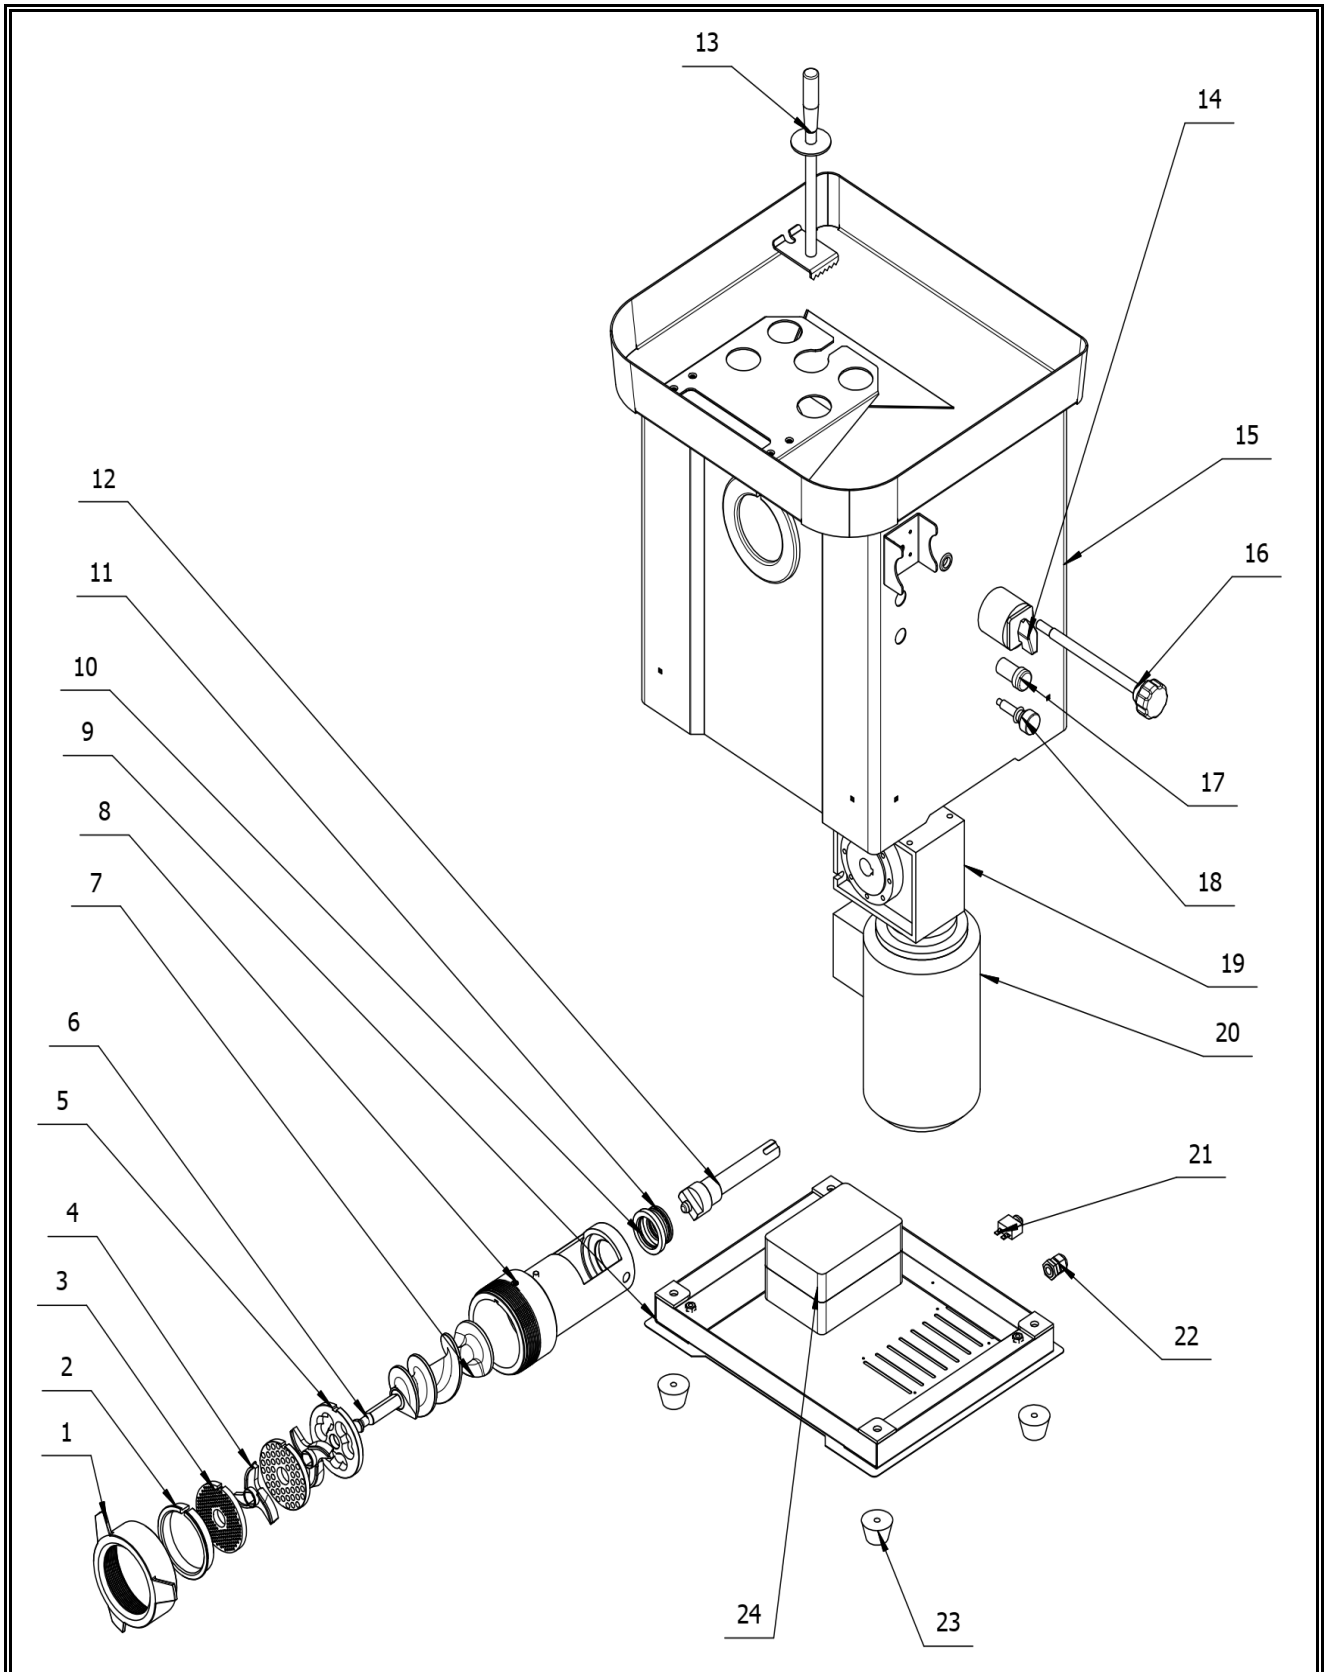

# Spare part information

**7541.0015**

**Spare part list 7541.0015**

<b>POS:</b>	<b>Art.No.:</b>	<b>Omschrijving:</b>	<b>Aantal:</b>
01	**	Blockage Wheel	
02	**	Gasket	
03	**	Drilled Plate	
04	CS9600.0232	Cutting Knife	
05	**	Drilled Plate "O"	
06	**	The Axle For Cutting Knife	
07	CS9600.0234	Archimedean Screw	
08	**	Grinding Mouth	
09	**	Underframe	
10	**	Oil Seal	
11	**	Bearing	
12	**	Motor Output Shaft	
13	CS9600.0236	Meat Filler	
14	CS9600.0238	On/Off Switch	
15	**	Body	
16	CS9600.0240	The Block Knob For Block Knob	
17	CS9600.0246	Power Switch	
18	CS9600.0244	Emergency Stop Switch	
19	**	Reducer	
20	**	Motor	
21	CS9600.0242	Overload Protection Switch	
22	**	Outlet	
23	CS9600.0230	Rubber Foot	
24	**	Electrical Box	
25	**	Carriage	
.		** = No article number known, must be requested specifically.	