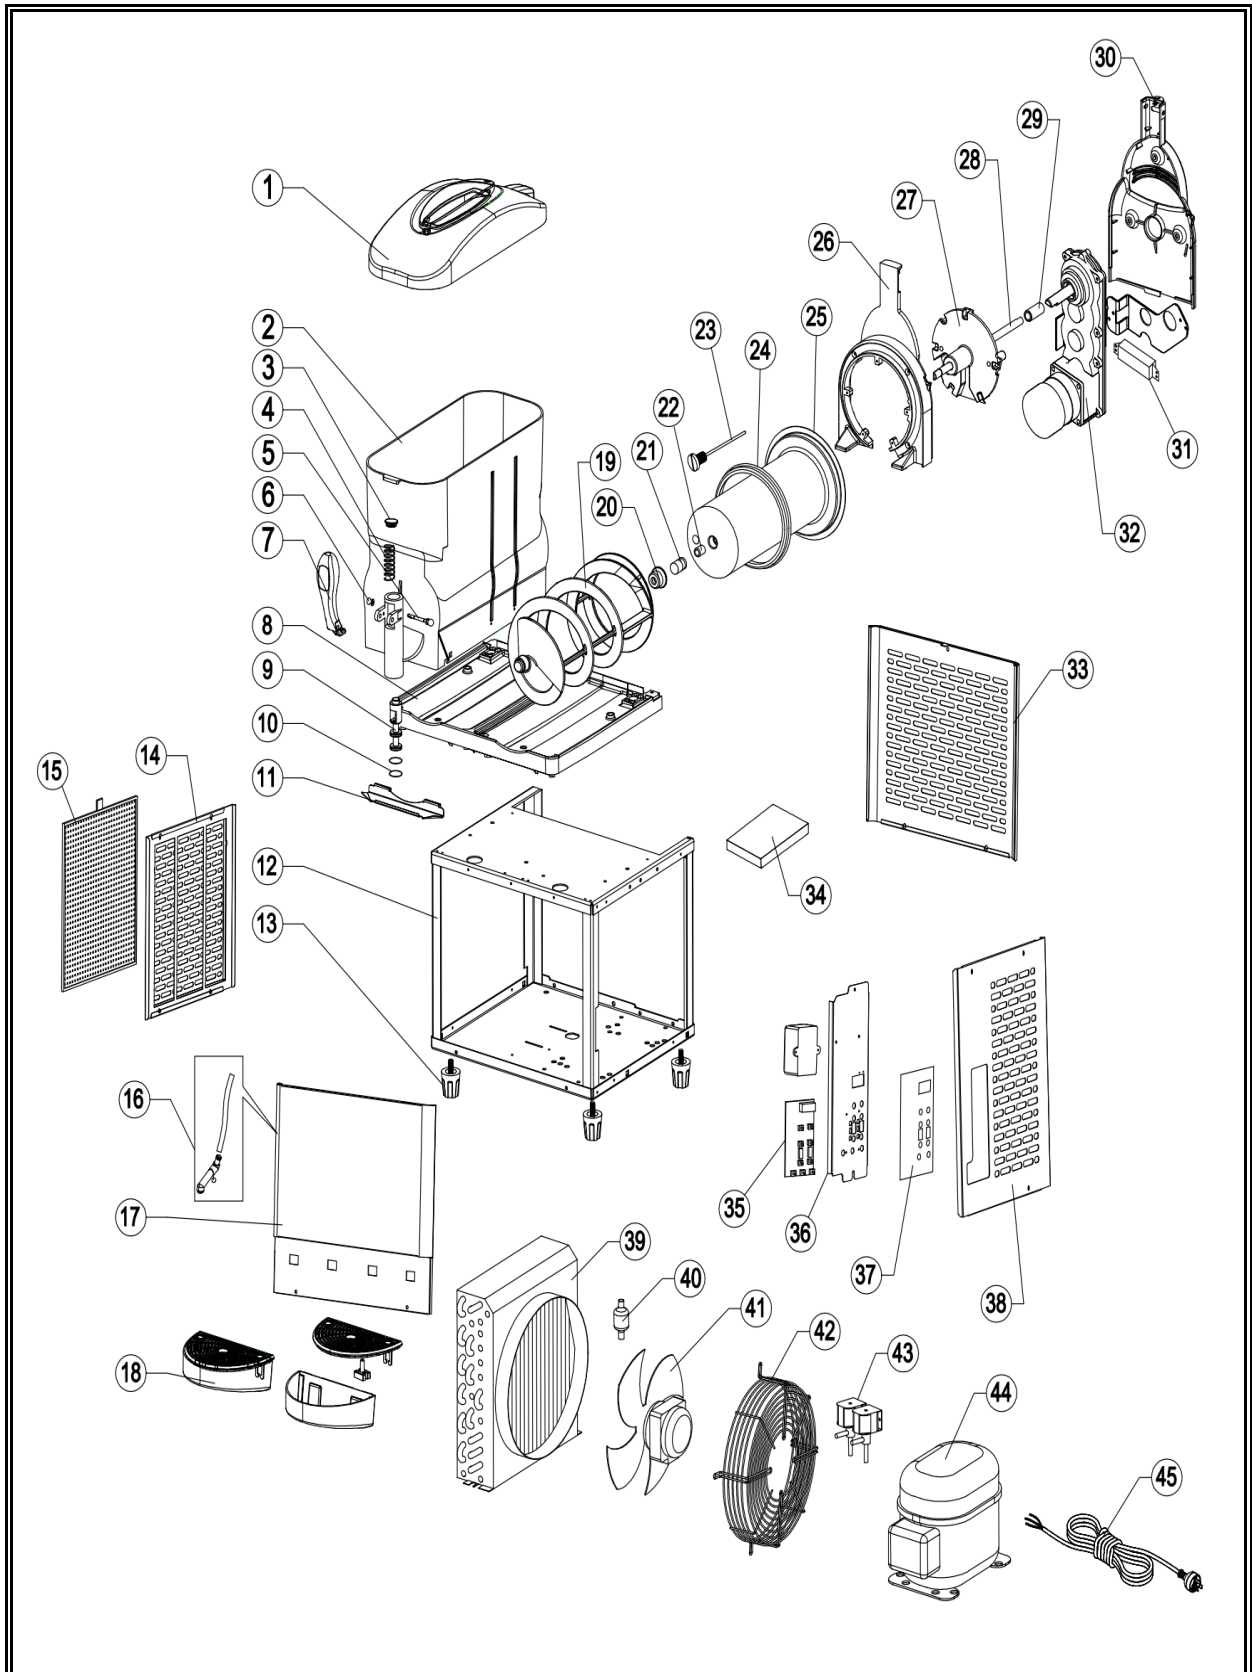

CombiSteel

7537.0005

v1.0

Onderdelen informatie
Erzatzteil information
Spare part information
Information de pièces

Onderdelenlijst 7537.0005

POS:	Art.No.:	Omschrijving:	Aantal:
1	CS9051.2602	Bowl Cover with LED light	
2	CS9051.2604	Bowl	
3	CS9051.2606	Seal	
4	CS9051.2608	Spring of tap	
5	CS9051.2610	Pin of Handle	
6	CS9051.2612	Nut of Pin	
7	CS9051.2614	Handle	
8	**	Top panel	
9	CS9051.2616	Lever of Tap	
10	CS9051.2618	Seal of Tap	
11	CS9051.2644	Water Guider	
12	**	Frame	
13	CS9051.2620	Leg	
14	**	Left hand side panel	
15	**	Condenser filter	
16	CS9051.2622	Drain Pipe	
17	**	Front Cover	
18	CS9051.2624	Water tray (set)	
19	CS9051.2626	Auger	
20	CS9051.2628	Seal of auger	
21	CS9051.2632	Seal of axis	
22	CS9051.2632	Washer of axis	
23	CS9051.2634	Sensor	
24	CS9051.2630	Seal of evaporator	
25	CS9051.2660	evaporator	
26	CS9051.2678	Seat of evaporator (front)	
27	CS9051.2680	Seat of evaporator (inner)	
28	CS9051.2636	Axis	
29	CS9051.2638	Connector of axis	
30	CS9051.2682	Seat of evaporator (back)	
31	**	Driver of Brushless DC	
32	CS9051.2640	Gear Motor	
33	**	Rever Guard	
34	CS9051.2646	Power supply	
35	CS9051.2650	Controller	
36	CS9051.2684	Control panel	
37	CS9051.2690	Sticker of control panel	
38	**	Right hand side panel	
39	CS9051.2556	Condenser	
40	CS9051.2666	Dry Filter	
41	CS9051.2662	Condenser Fan Motor	
42	**	Condenser Fan Motor Cover	
43	CS9051.2668	Solenoid Valve (set)	
44	CS9180.2090	Compressor	

Onderdelenlijst 7537.0005

POS:	Art.No.:	Omschrijving:	Aantal:
45	**	Power cord	

** = No article number known, must be requested specifically.

7537.0005

Combisteel BV

Lichtschip 63
3991CP Houten
The Netherlands