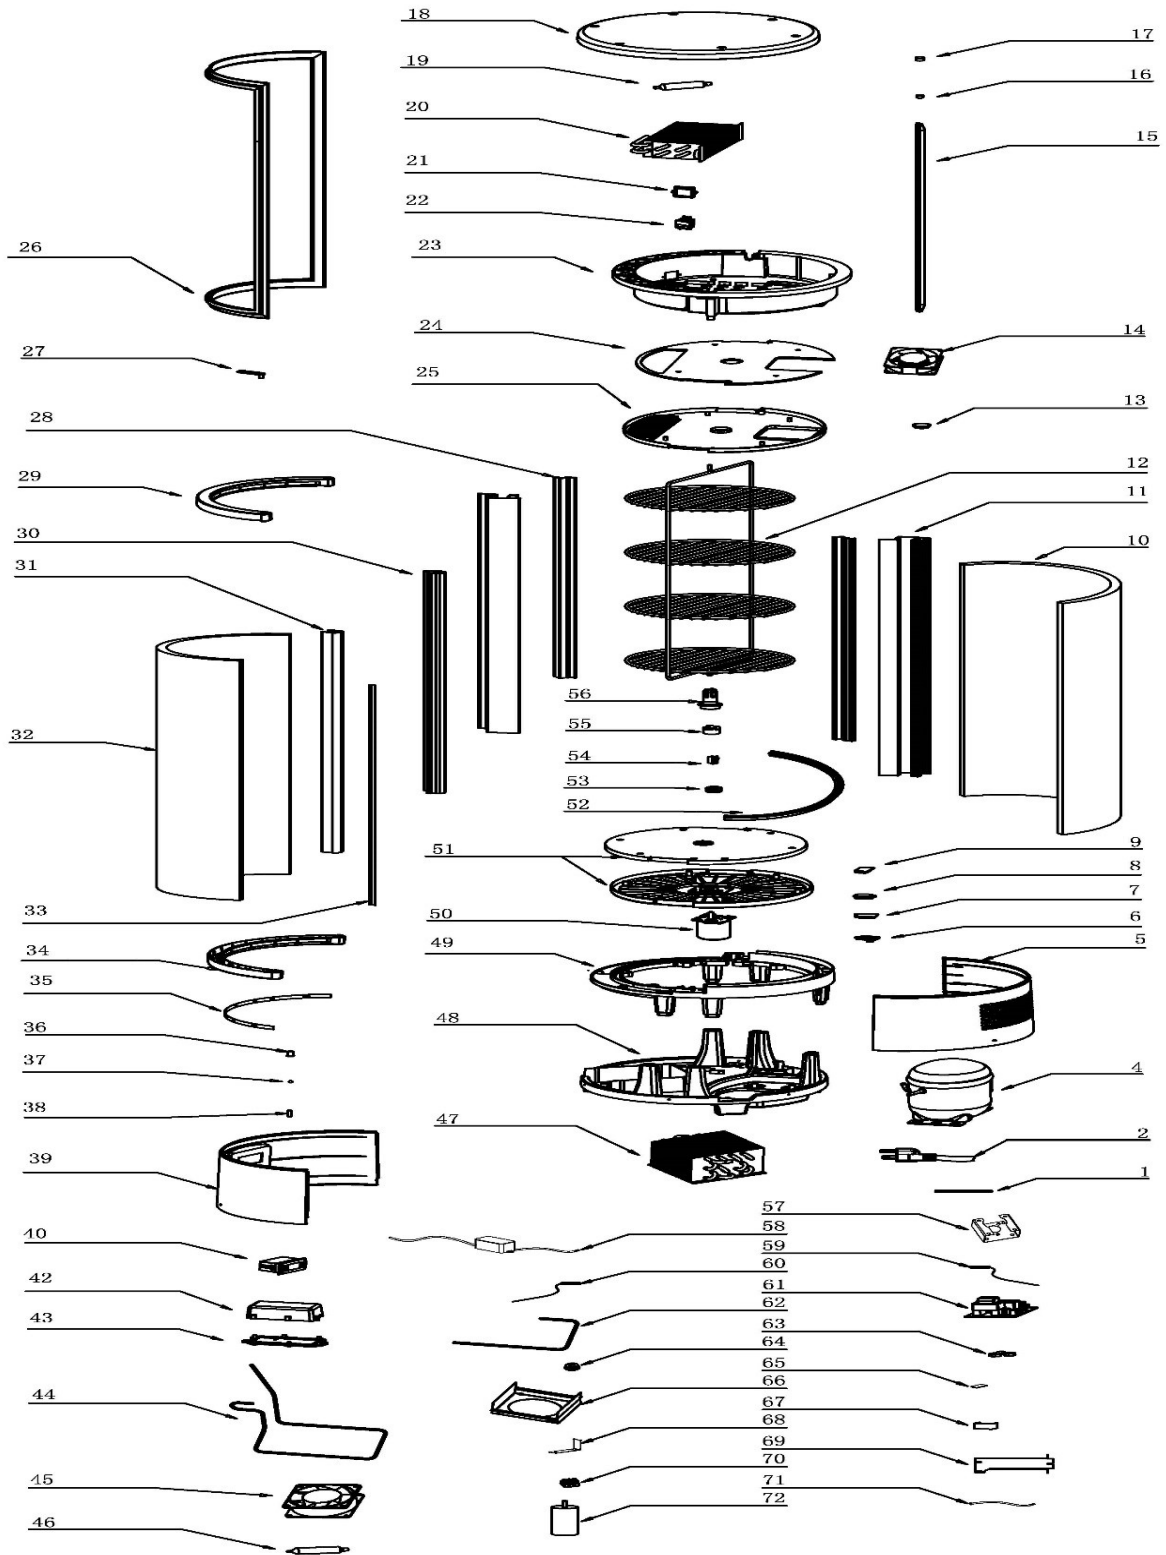

Spare part information

7487.0160

CombiSteel

Picture 7487.0160

Spare part list 7487.0160

POS:	Art.No.:	Omschrijving:	Aantal:
1	**	Charging tube	
2	**	Power cord	
4	**	Compressor	
5	**	Rear base panel	
6	**	Door washer	
7	**	Washer 1	
8	**	Washer 2	
9	**	Washer 3	
10	**	Rear glass	
11	**	pillar	
12	**	Rotate Shelf	
13	**	Cap of evaporator holder	
14	CS9338.2272	Fan motor for evaporator	
15	**	LED Lamp	
16	**	Small cap	
17	**	Screw cover	
18	**	Top cover	
20	**	Evaporator	
21	**	Door switch unit	
22	**	Door switch	
23	**	Evaporator holder	
24	**	Insulation sheet	
25	**	Ventilated tray	
26	**	Door gasket	
27	**	Upper gemel	
28	**	Pillar decoration	
29	**	Upper door frame	
30	**	Door handle	
31	**	Bottom door frame	
32	**	Door glass	
33	**	Side magnetic stripe	
34	**	Bottom door frame	
35	**	Magnetic stripe	
36	**	Bush	
37	**	Steel ball	
38	**	Door pin	
39	**	front panel	
40	CS9338.5248	Mainboard	
42	**	Cirulit board box	
43	**	Box cover	

Spare part list 7487.0160

POS:	Art.No.:	Omschrijving:	Aantal:
44	**	Copper pipe	
45	**	Condenser fan	
46	**	Dry filter	
47	**	Condenser	
48	**	Bottom base of compressor	
49	**	fixed tray	
50	**	Motor for the Rotaional rack	
51	**	Bottom cover of fixed tray	
52	**	Seal	
53	CS9338.4054	Plane bearing	
54	**	Switch	
55	CS9338.4054	The clutch(down)	
56	CS9338.4054	The clutch(UP)	
57	**	motor bracket	
58	**	LED Power drive	
59	**	Defrost probe	
60	**	Temperature probe	
61	CS9152.0110	Main Circuit Board	
62	**	muffler	
63	**	Wire clamp cover	
64	**	Grid frame shft sleeve	
65	**	Glass spacers	
66	**	cushion of Condensator	
67	**	Capacitor cover plate	
68	**	Motor pressure plate	
69	**	Support plate	
70	**	terminal	
71	**	Two core light wire	
72	**	capacitance	
.		## = Parts cannot be ordered separately.	
.		** = No article number known, must be requested specifically.	