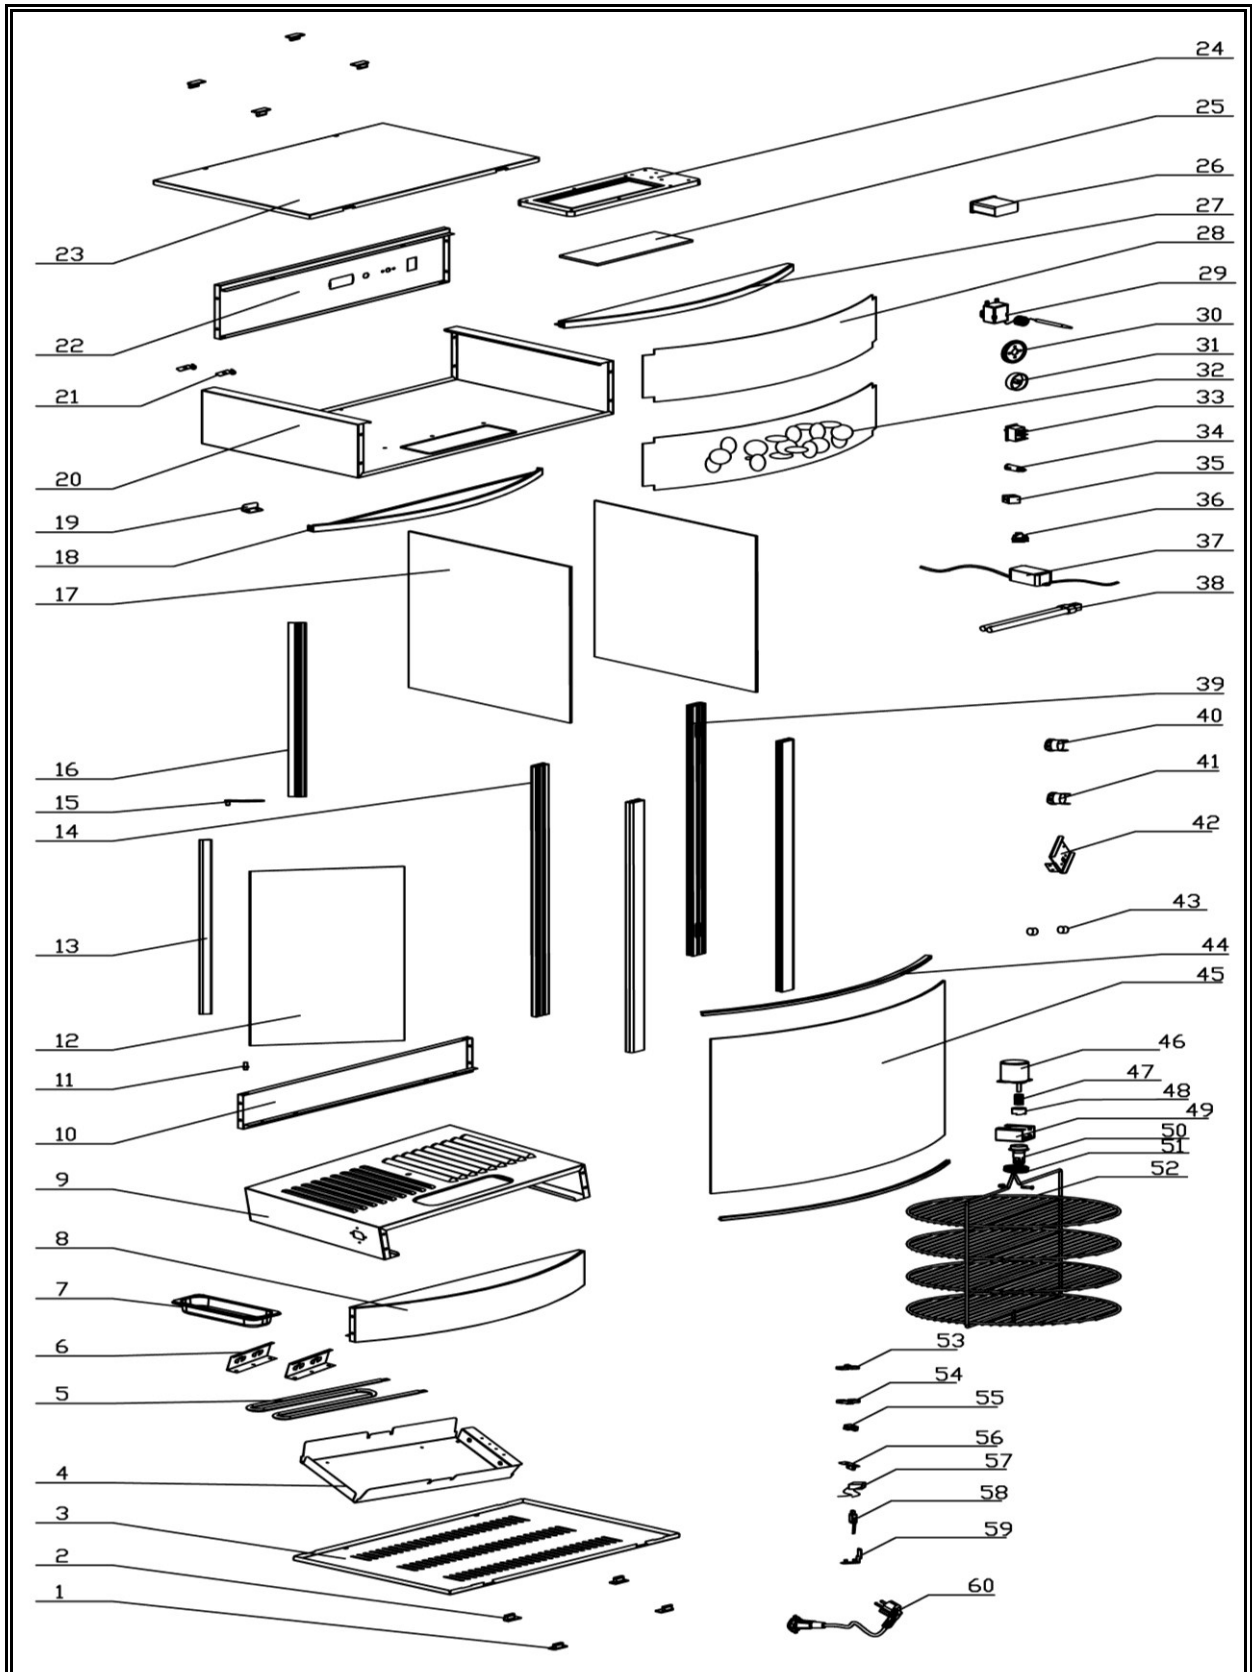

# CombiSteel

**7487.0110**

**v1.0**

Onderdelen informatie  
Erzatzteil information  
Spare part information  
Information de pièces

**CombiSteel**

7487.0110

## Onderdelenlijst 7487.0110

POS:	Art.No.:	Omschrijving:	Aantal:
1		Rubber feet(left)	
2		Rubber feet(right)	
3		Bottom board	
4		Tray for heater	
5		Heating element	
6		Bracket for heater	
7	CS9338.2620	Pan	
8		Component of front pane(1)	
9		Ventilated board	
10		Back panel	
11		Door bolt	
12		Door glass	
13		Shaft	
14		Front pillar	
15		Door hinge	
16		Handle	
17		Side glass	
18		Component of front pane(2)	
19		Door stopper	
20		Ceiling board	
21		Probe pressing plate	
22		Control panle	
23		Cover board	
24		Transparent lamp cover	
25		Glass of Light	
26	CS9338.2612	Thermometer	
27		Component of front pane(3)	
28		Transparent plate	
29	CS9338.1705	Temperature controller	
30	CS9338.1705	Fixed ring for thermostat	
31	CS9338.1705	Knob of thermostat	
32		Advertisement board	
33		Switch	
34		Indicator light	
35		Terminal	
36		Lamp bracket	
37		Electronic ballast	
38		Fluorescent lamp	
39		Back pillar	
40		Thermostat T1M/33	
41		Thermostat T1/33	
42		Power cord fixing plate	
43		Magnet	

## Onderdelenlijst 7487.0110

POS:	Art.No.:	Omschrijving:	Aantal:
44		Decorative strip	
45		Curved glass	
46		Motor	
47		Spring	
48		Upper clutch	
49		Reduction motor bracket	
50		Lower clutch	
51		Plain bearing	
52		Circular grid structure	
53		Cable clip base	
54		Cable clip cover	
55		Steel ingot	
56		Fixed plate	
57		Capacitance	
58		Microswitch	
59		Microswitch bracket	
60		Power cord	