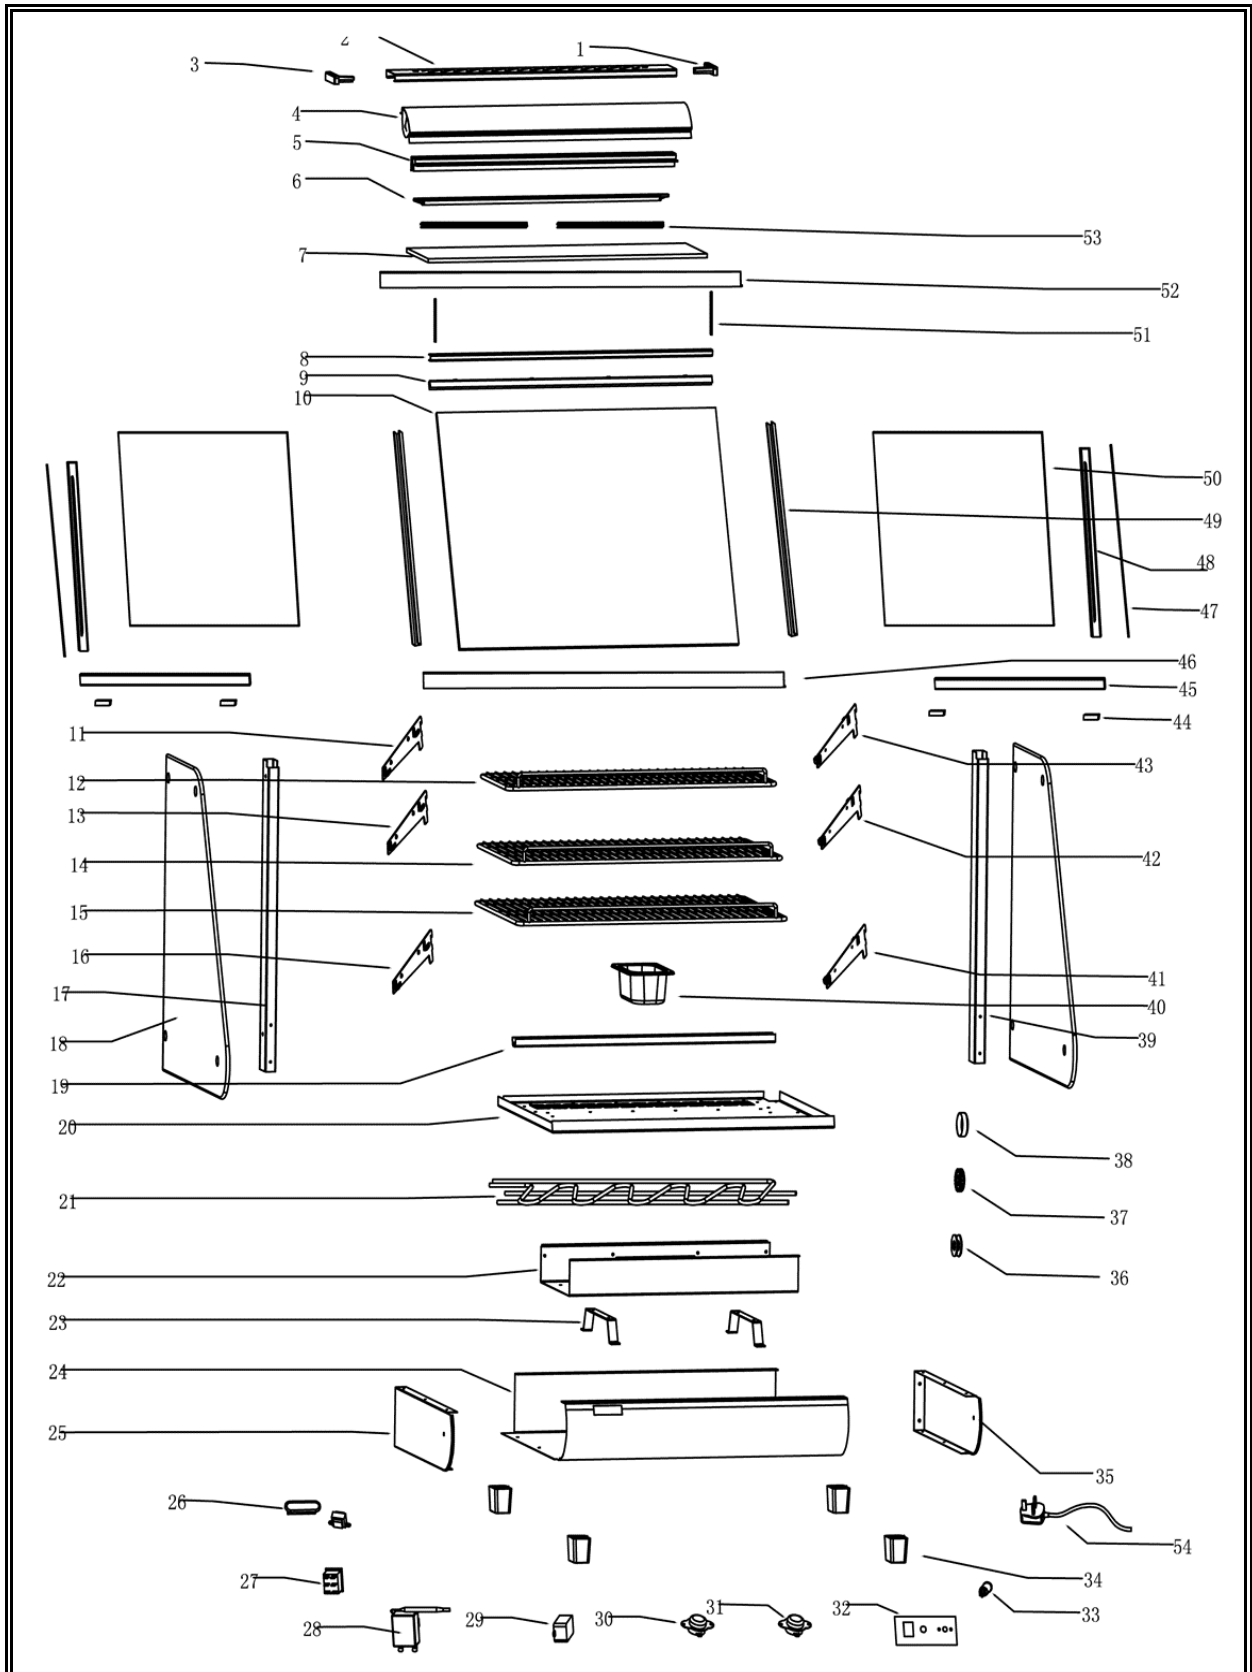

# CombiSteel

**7487.0095**

**v1.0**

Onderdelen informatie  
Erzatzteil information  
Spare part information  
Information de pièces

**CombiSteel**

7487.0095

## Onderdelenlijst 7487.0095

POS:	Art.No.:	Omschrijving:	Aantal:
1		Right side panel of lampshade	
2		Shade	
3		Left side panel of lampshade	
4		Front pillar	
5		Glass run	
6		LED	
7		Top glass	
8		Upper glass molding	
9		Front glass molding	
10		Front glass	
11		Left shelf bracket	
12		Grid frame	
13		Left shelf bracket	
14		Grid frame	
15		Grid frame	
16		Left shelf bracket	
17		Left pillar	
18		Side glass	
19	CS9338.2718	L-slot	
20		Heat dissipation base plate	
21		Heat pipe	
22		Heater chassis	
23		Heater bracket	
24		Body Box	
25		Left side panel	
26		Temperature display	
27		Switch	
28	CS9338.1705	Temperature regulator	
29		Switch power supply	
30		150°C controller	
31		125°C controller	
32		Switch panel	
33		Pilot lamp	
34		Square foot pads	
35		Right side panel	
36		Glass silicone gasket	
37		Nut large gasket	
38		Nut trim	
39		Right pillar	
40		Water box	
41		Right shelf bracket	
42		Right shelf bracket	
43		Right shelf bracket	

## Onderdelenlijst 7487.0095

POS:	Art.No.:	Omschrijving:	Aantal:
44		Pulley	
45		Roller Skating Insert	
46		Lower sealing strip	
47	CS9338.0972	Sliding door molding	
48		Door Pulling Hand	
49		Glass molding	
50		Door glass	
51		Glass molding	
52		Glass sealing strip	
53		Glass molding	
54		Power line	