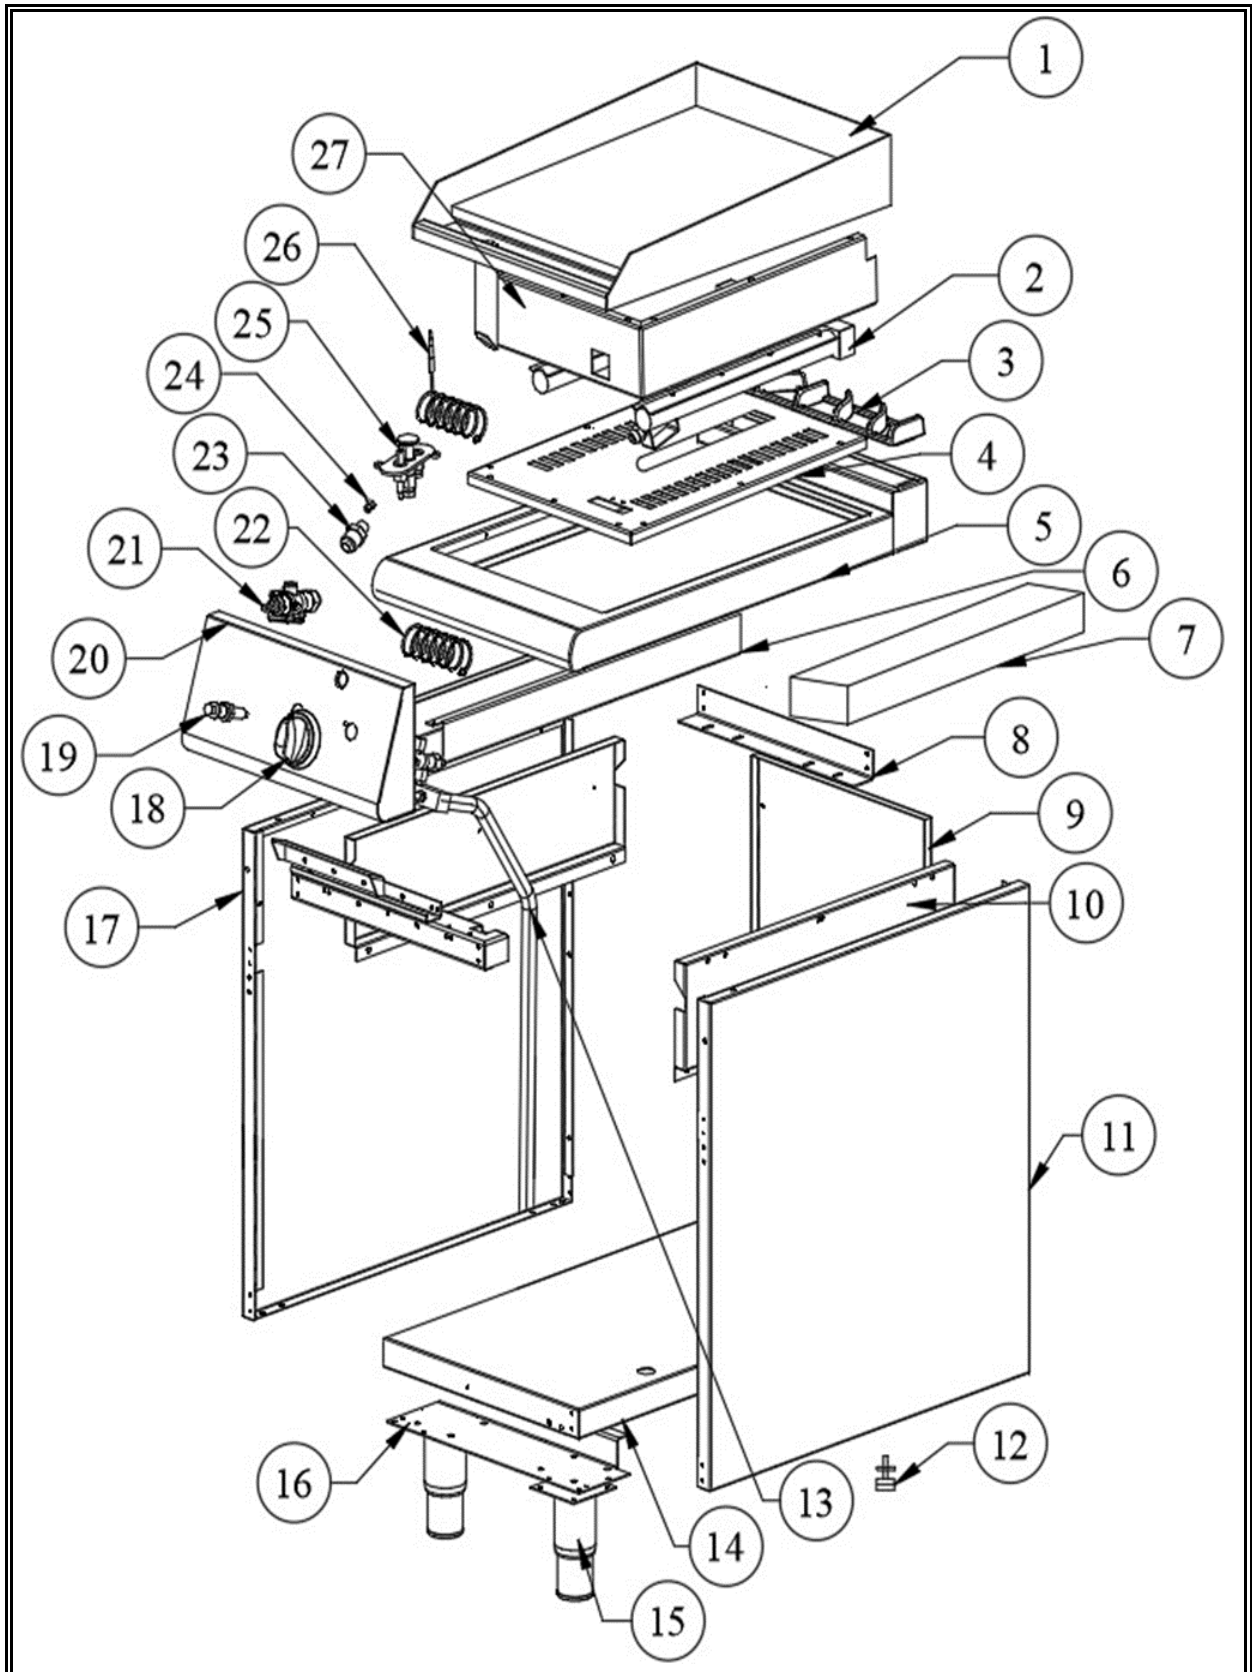

CombiSteel

7178.3150

v1.0

Onderdelen informatie
Erzatzteil information
Spare part information
Information de pièces

CombiSteel

7178.3150

Onderdelenlijst 7178.3150

POS:	Art.No.:	Omschrijving:	Aantal:
1A	**	Plate (7178.3150)	1
1B	**	Chrome Plate (7178.3185)	1
2	CS9289.1440	Burner	1
3	CS9289.0280	Iron Cast Chimney	1
4	**	Bottom Combustion Chamber	1
5	**	Top Table	1
6	**	Oil Drawer Slider	1
7	CS9289.1410	Oil Drawer	1
8	**	Oil Collector Support	1
9	**	Back Panel	1
10	**	Side Panel Isolation	2
11	**	Side Panel Right	1
12	**	Grounding Terminal	1
13	CS9289.0480	Gas Tank	1
14	**	Bottom Table	1
15	CS9289.0405	Adjustable Legs	4
16	**	Legs Fixing Part	2
17	**	Side Panel Left	1
18	CS9289.0660	Ø8 Knob	1
18A	CS9289.0907	Knob Pad with Igniter	1
19	CS9289.0665	Piezo Igniter	1
20	**	Front Panel	1
21	CS9289.0075	Gas Valve	1
22	CS9289.1330	Igniter Cable 80cm	1
23	CS9289.0880	3/8"-5/16" Inj. Inlet	1
24A	CS9289.0355	M8 Inj Lpg Ø 1.60mm	1
24B	CS9289.0500	M8 Inj Ng Ø 2.50mm	1
25	CS9289.0655	Aluminized Pilot	1
26	CS9289.0402	M8 Thermocouple 80cm	1
27	**	Top Combustion Chamber	1
		** = No article number known, must be requested specifically.	