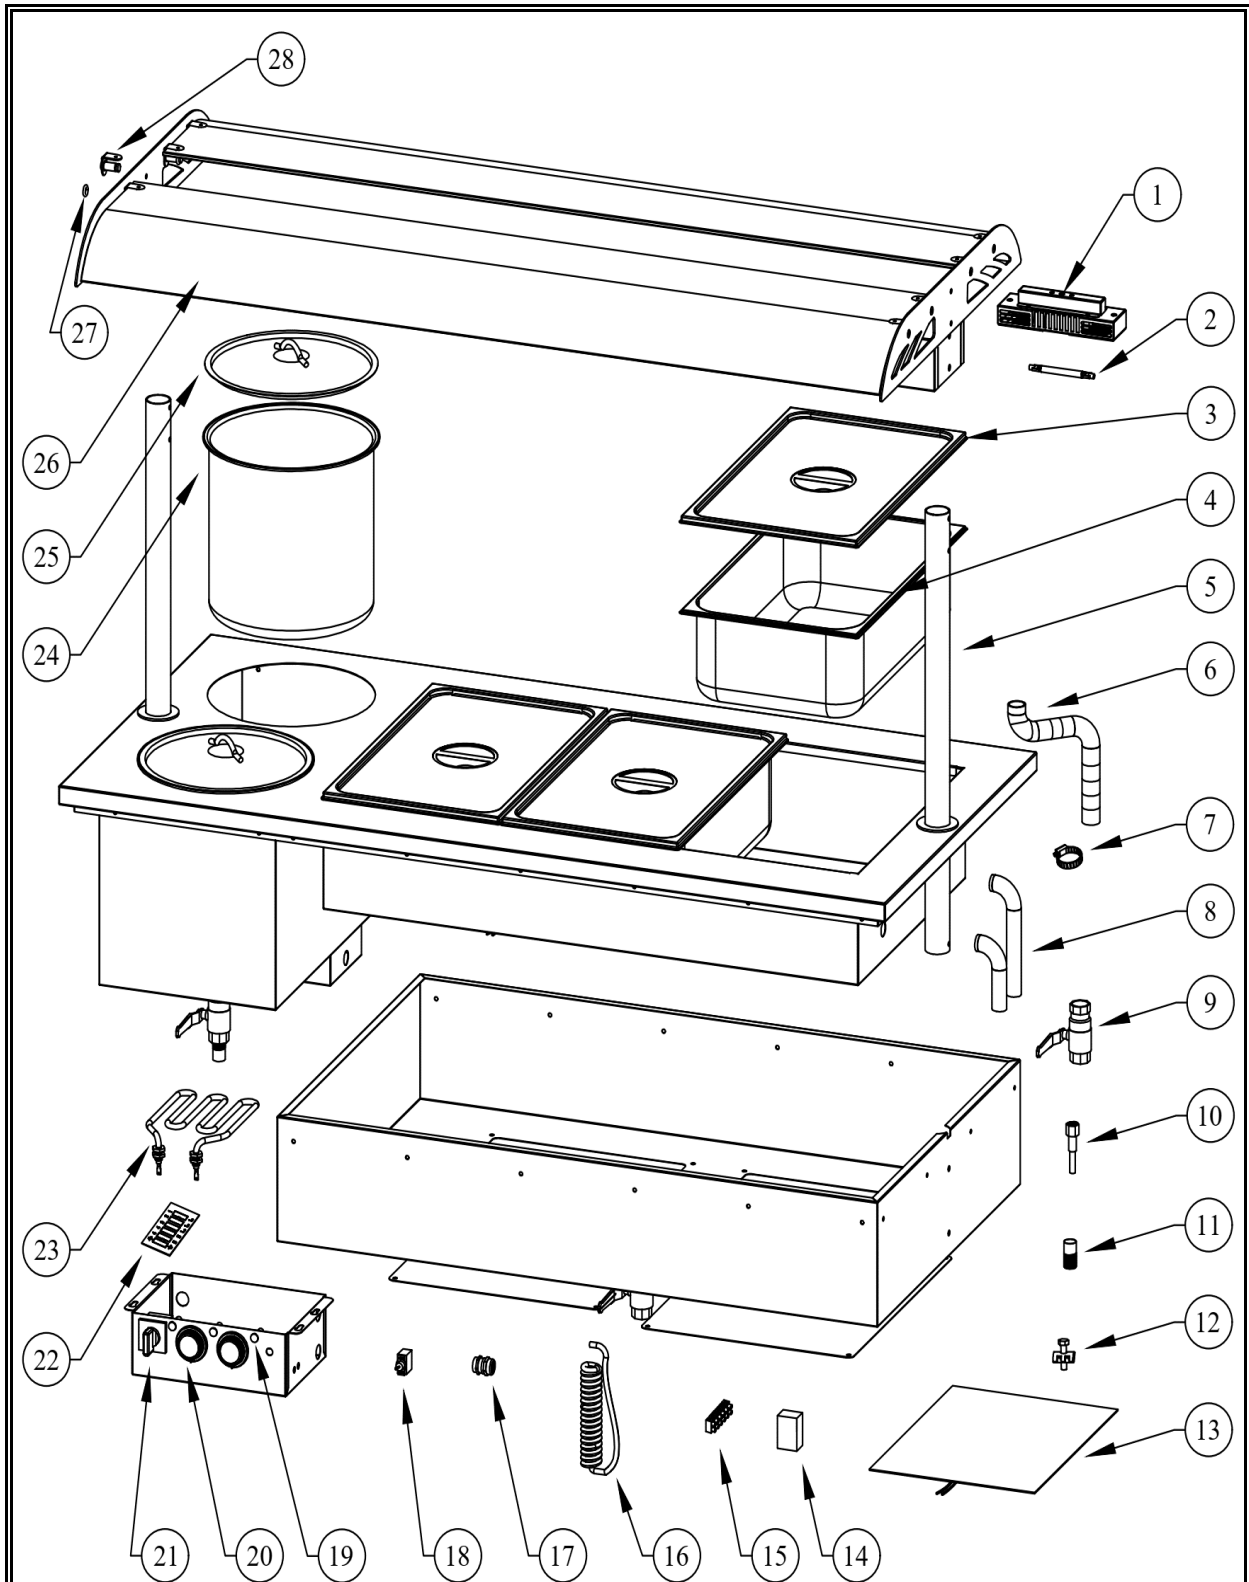

# CombiSteel

**7178.2075**

**v1.0**

Onderdelen informatie  
Erzatzteil information  
Spare part information  
Information de pièces

*Pans and pots are for visual purposes only. They are not included in the product.*

## Onderdelenlijst 7178.2075

POS:	Art.No.:	Omschrijving:	Aantal:
1	**	Halogen Porcelain Leg	3
2	CS9289.1500	Halogen Lamp	3
3	**	1/1 Gastronome Lid	3
4	CS9289.0575	1/1x150 Gastronome Pan	3
5	**	Ø 42mm Pipe	2
6	**	11/7" Hose	4,5m
7	**	Hose Clip Ø25-42	3
8	CS9289.1190	Ø 25mm Pipe	2
9	CS9289.0690	Spherical Valve 3/4	3
10	**	Flex Pipe	1
11	**	Nipple 3/4 35mm	5
12	**	Grounding Terminal	1
13	**	Silicone Resistance	2
14	CS9289.1506	Thermostat 30°-90°	2
15	CS9289.0735	Terminal No:212	1
16	**	Cable TTR(H07RN-F)	1
17	CS9289.0240	Cable Gland	1
18	CS9289.1504	On Off Switch	1
19	CS9289.0050	Red Signal Lamp	3
20	**	Switch	2
21	CS9289.0785	Main Switch	1
22	**	Terminal Base	1
23	**	Soup Resistant 2 KW	1
24	**	Soup Pot Ø28*28	2
25	**	Soup Pot Lid Ø28*28	2
26	CS9289.1508	6 MM Curved Glass	2
27	**	Glass Holder Ø10	8
28	**	Glass Holder Ø12	8
		** = No article number known, must be requested specifically.	