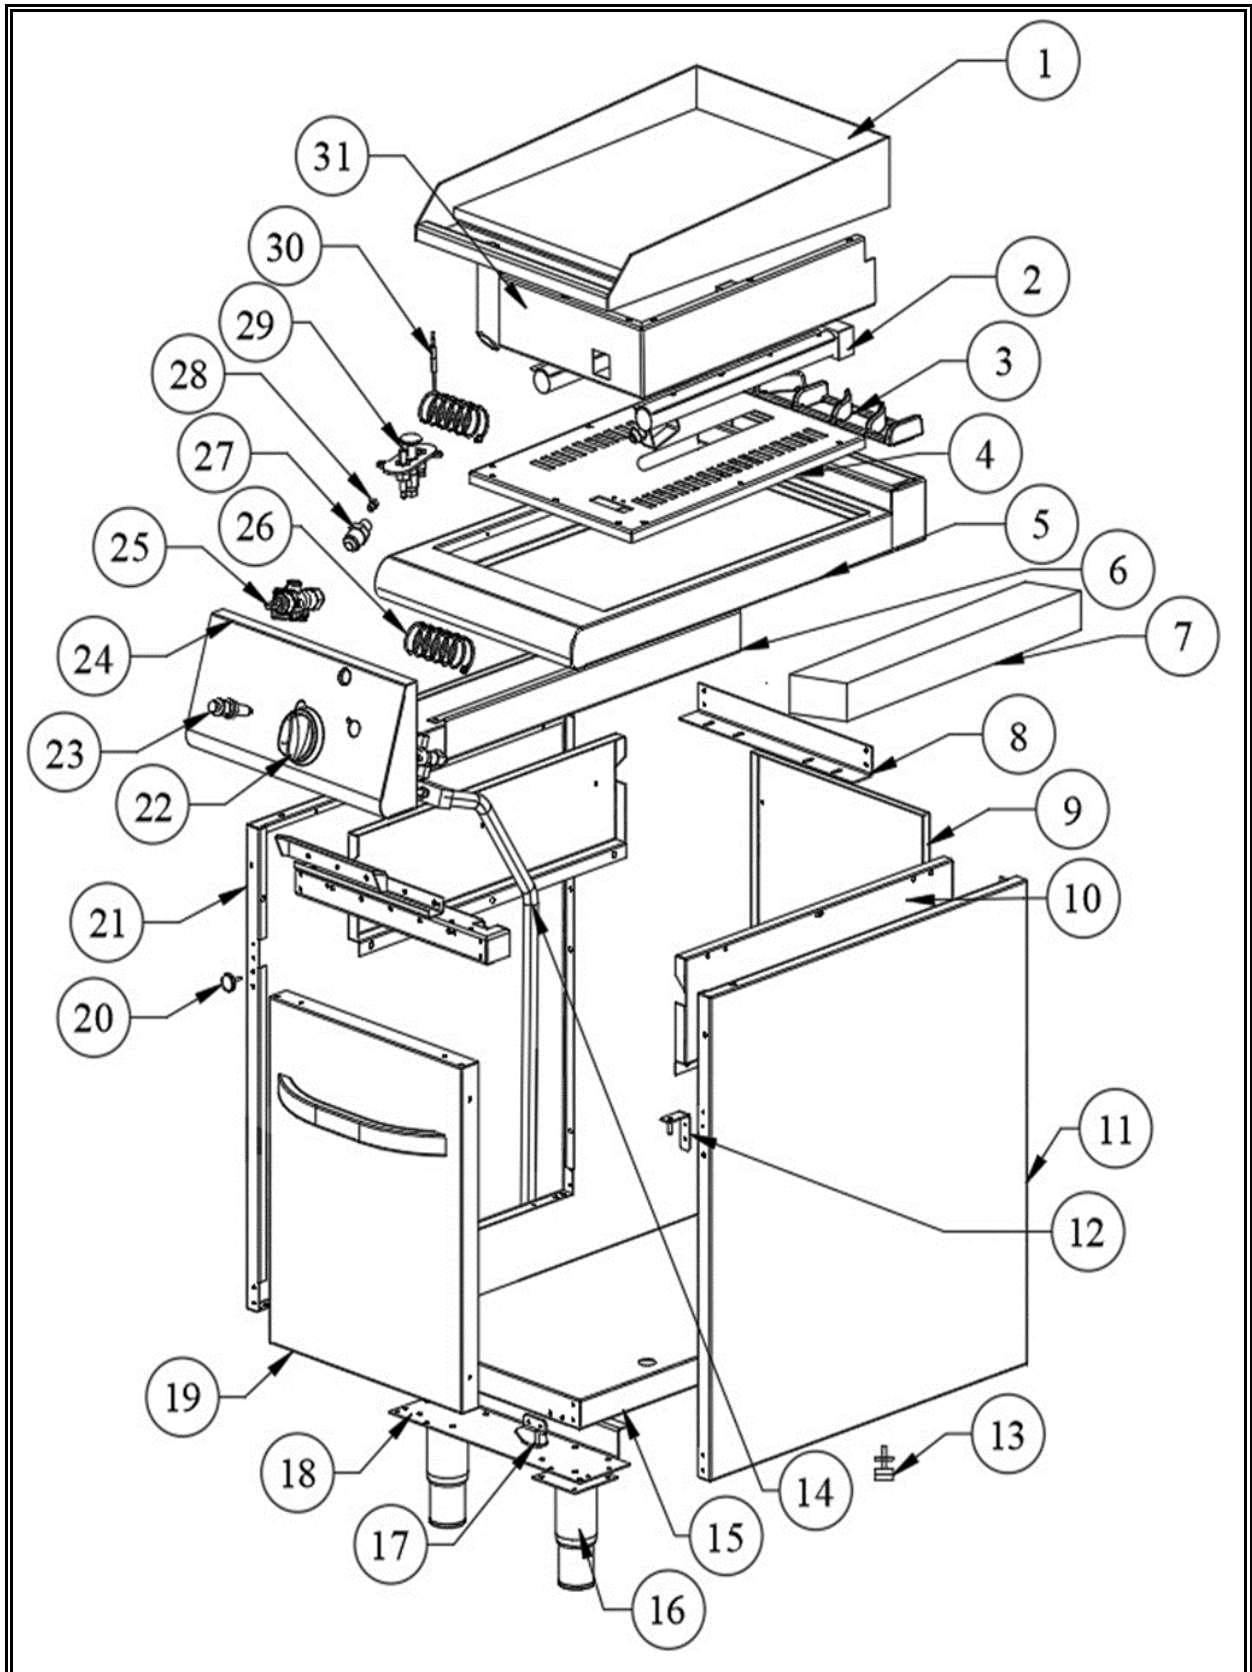

CombiSteel

7178.0445

v1.0

Onderdelen informatie
Erzatzteil information
Spare part information
Information de pièces

CombiSteel

7178.0445

Onderdelenlijst 7178.0445

POS:	Art.No.:	Omschrijving:	Aantal:
1A	**	Plate (7178.0445)	1
1B	**	Chrome Plate (7178.0475)	1
2	CS9289.0315	Burner	1
3	CS9289.0280	Iron Cast Chimney	1
4	**	Bottom Combustion Chamber	1
5	**	Top Table	1
6	**	Oil Drawer Slider	1
7	CS9289.1410	Oil Drawer	1
8	**	Oil Collector Support	1
9	**	Back Panel	1
10	**	Side Panel Isolation	2
11	**	Side Panel Right	1
12	CS9289.1110	Upper Hinge	1
13	**	Grounding Terminal	1
14	CS9289.0480	Gas Tank	1
15	**	Bottom Table	1
16	CS9289.0405	Adjustable Legs	4
17	CS9289.1110	Nether Hinge	1
18	**	Legs Fixing Part	2
19	**	700-900 Serie Door	1
20	CS9289.0725	Ø25 Magnet	1
21	**	Side Panel Left	1
22	CS9289.0660	Ø8 Knob	1
22A	CS9289.0907	Knob Pad with Igniter	1
23	CS9289.0665	Piezo Igniter	1
24	**	Front Panel	1
25	CS9289.0075	Gas Valve	1
26	CS9289.1330	Igniter Cable 80cm	1
27	CS9289.0880	3/8"-5/16" Inj. Inlet	1
28A	CS9289.0105	M8 Inj Lpg Ø 1.40mm	1
28B	CS9289.0110	M8 Inj Ng Ø 2.00mm	1
29	CS9289.0655	Aluminized Pilot	1
30	CS9289.0402	M8 Thermocouple 80cm	1
31	**	Top Combustion Chamber	1
		** = No article number known, must be requested specifically.	