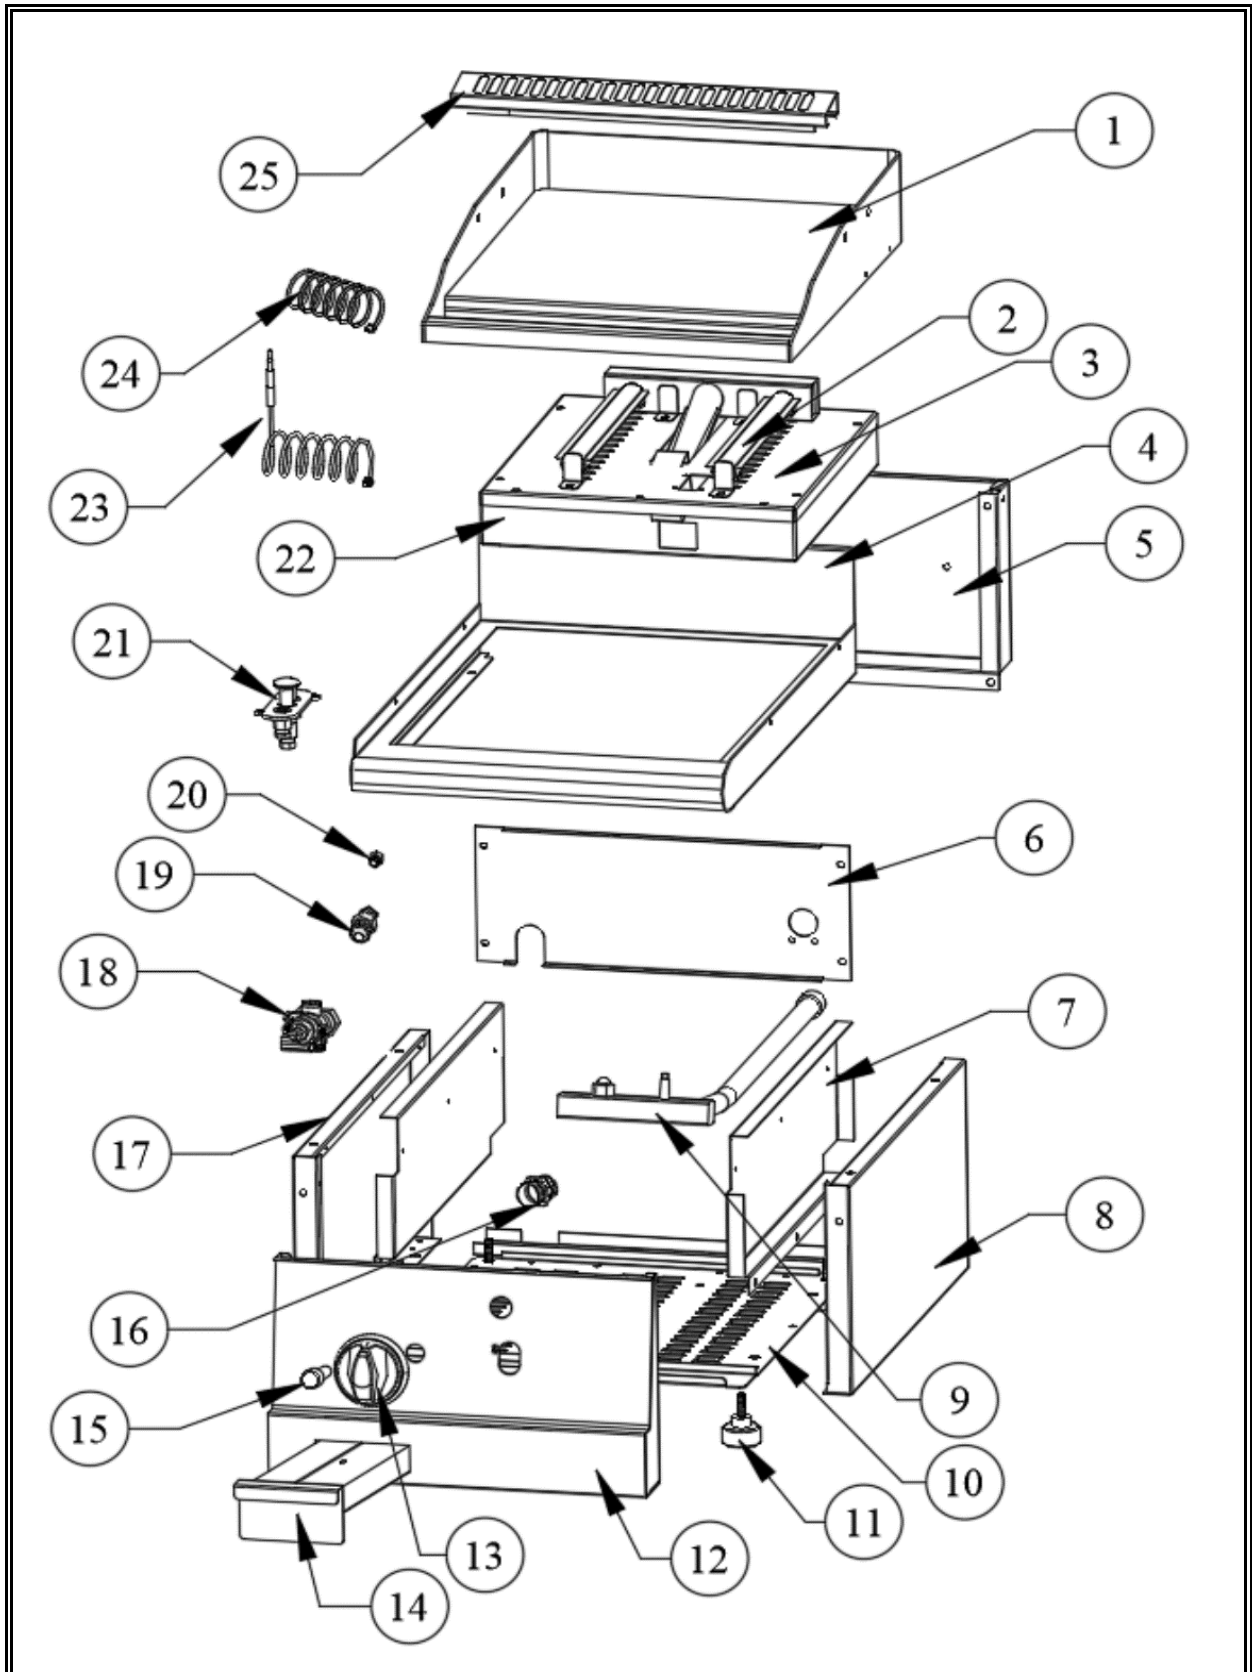

CombiSteel

7178.0055

v1.0

Onderdelen informatie
Erzatzteil information
Spare part information
Information de pièces

Onderdelenlijst 7178.0055

POS:	Art.No.:	Omschrijving:	Aantal:
1A	**	Plate	1
1B	**	Chrome Plate	1
2	CS9289.0065	Burner	1
3	**	Bottom Combustion Chamber	1
4	**	Top Table	1
5	**	Upper Back Panel	1
6	**	Back Panel	1
7	**	Side Panel Isolation	2
8	**	Right Side Panel	1
9	CS9289.0070	Gas Tank	1
10	**	Bottom Part	1
11	CS9289.0030	Adjustable Legs	4
12	**	Front Panel	1
13	CS9289.0660	Ø8 Knob	1
13A	CS9289.0907	Knob Pad with Igniter	1
14	CS9289.1400	Oil Drawer	1
15	CS9289.0665	Piezo Igniter	1
16	**	1/2-1/2" Gas Inlet Fitting Part 35mm	1
17	**	Left Side Panel	1
18	CS9289.0075	Gas Valve	1
19	CS9289.0880	3/8"-5/16" Inj Inlet	1
20A	CS9289.0085	M8 Inj LPG Ø1.20mm	1
20B	CS9289.0090	M8 Inj NG Ø1.80mm	1
21	CS9289.1380	Aluminized Pilot	1
22	**	Combustion Chamber	1
23	CS9289.0402	M8 Thermocouple 80cm	1
24	CS9289.1330	Igniter Cable 80cm	1
25	CS9289.1074	Chimney Part	1
		** = No article number known, must be requested specifically.	