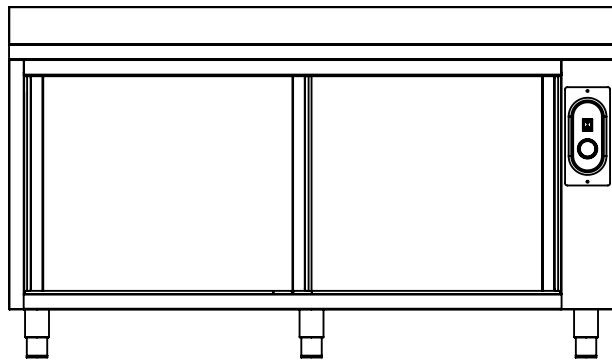

Body height = 800mm

600 SERIES HEATED TABLES

NAME OF THE PRODUCT	A (SIZE)	B (WIDTH)	H1 (HEIGHT)	H2(HEIGHT)
WT-1000600850-H HEATED WORKBENCH	1000	600	850	-
WT-1200600850-H HEATED WORKBENCH	1200	600	850	-
WT-1400600850-H HEATED WORKBENCH	1400	600	850	-
WT-1600600850-H HEATED WORKBENCH	1600	600	850	-
WT-1800600850-H HEATED WORKBENCH	1800	600	850	-
WT-2000600850-H HEATED WORKBENCH	2000	600	850	-
WT-1000600850-H HEATED BACK WORKBENCH	1000	600	850	100
WT-1200600850-H HEATED BACK WORKBENCH	1200	600	850	100
WT-1400600850-H HEATED BACK WORKBENCH	1400	600	850	100
WT-1600600850-H HEATED BACK WORKBENCH	1600	600	850	100
WT-1800600850-H HEATED BACK WORKBENCH	1800	600	850	100
WT-2000600850-H HEATED BACK WORKBENCH	2000	600	850	100

700 SERIES HEATED TABLES

NAME OF THE PRODUCT	A (SIZE)	B (WIDTH)	H (HEIGHT)	H2(HEIGHT)
WT-1000700850-H HEATED WORKBENCH	1000	700	850	-
WT-1200700850-H HEATED WORKBENCH	1200	700	850	-
WT-1400700850-H HEATED WORKBENCH	1400	700	850	-
WT-1600700850-H HEATED WORKBENCH	1600	700	850	-
WT-1800700850-H HEATED WORKBENCH	1800	700	850	-
WT-2000700850-H HEATED WORKBENCH	2000	700	850	-
WT-1000700850-H HEATED BACK WORKBENCH	1000	700	850	100
WT-1200700850-H HEATED BACK WORKBENCH	1200	700	850	100
WT-1400700850-H HEATED BACK WORKBENCH	1400	700	850	100
WT-1600700850-H HEATED BACK WORKBENCH	1600	700	850	100
WT-1800700850-H HEATED BACK WORKBENCH	1800	700	850	100
WT-2000700850-H HEATED BACK WORKBENCH	2000	700	850	100