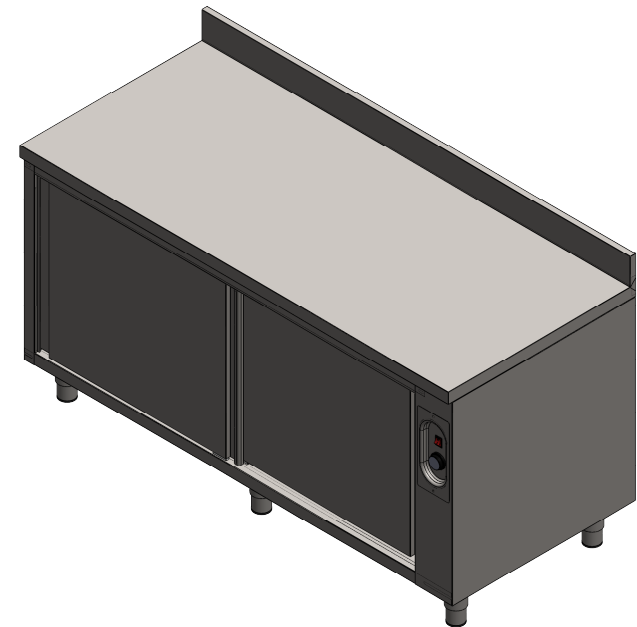

Body height = 800mm

600 SERIES HEATED TABLES

NAME OF THE PRODUCT	A (SIZE)	B (WIDTH)	H1 (HEIGHT)	H2(HEIGHT)
WT-1000600850-H HEATED WORKBENCH	1000	600	850	-
WT-1200600850-H HEATED WORKBENCH	1200	600	850	-
WT-1400600850-H HEATED WORKBENCH	1400	600	850	-
WT-1600600850-H HEATED WORKBENCH	1600	600	850	-
WT-1800600850-H HEATED WORKBENCH	1800	600	850	-
WT-2000600850-H HEATED WORKBENCH	2000	600	850	-
WT-1000600850-H HEATED BACK WORKBENCH	1000	600	850	100
WT-1200600850-H HEATED BACK WORKBENCH	1200	600	850	100
WT-1400600850-H HEATED BACK WORKBENCH	1400	600	850	100
WT-1600600850-H HEATED BACK WORKBENCH	1600	600	850	100
WT-1800600850-H HEATED BACK WORKBENCH	1800	600	850	100
WT-2000600850-H HEATED BACK WORKBENCH	2000	600	850	100

700 SERIES HEATED TABLES

NAME OF THE PRODUCT	A (SIZE)	B (WIDTH)	H (HEIGHT)	H2(HEIGHT)
WT-1000700850-H HEATED WORKBENCH	1000	700	850	-
WT-1200700850-H HEATED WORKBENCH	1200	700	850	-
WT-1400700850-H HEATED WORKBENCH	1400	700	850	-
WT-1600700850-H HEATED WORKBENCH	1600	700	850	-
WT-1800700850-H HEATED WORKBENCH	1800	700	850	-
WT-2000700850-H HEATED WORKBENCH	2000	700	850	-
WT-1000700850-H HEATED BACK WORKBENCH	1000	700	850	100
WT-1200700850-H HEATED BACK WORKBENCH	1200	700	850	100
WT-1400700850-H HEATED BACK WORKBENCH	1400	700	850	100
WT-1600700850-H HEATED BACK WORKBENCH	1600	700	850	100
WT-1800700850-H HEATED BACK WORKBENCH	1800	700	850	100
WT-2000700850-H HEATED BACK WORKBENCH	2000	700	850	100